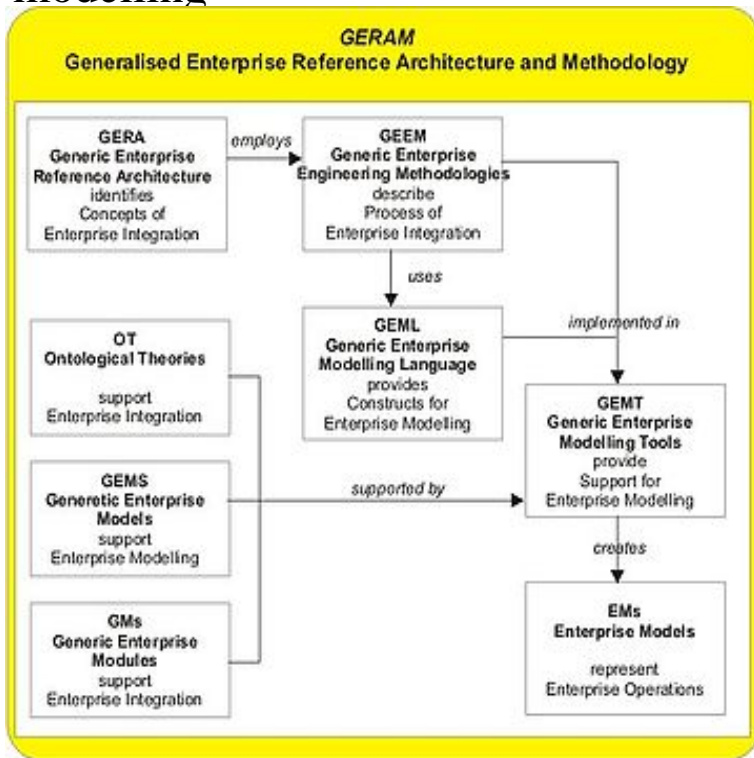

ISO 19439:2006, Enterprise integration - Framework for enterprise modelling

In ISO, four enterprise model views are defined in this framework. Additional views for particular user concerns can be generated but these. ISO Enterprise integration Framework for enterprise modelling, is an international standard for enterprise modelling and enterprise integration. Reference number. ISO (E) Enterprise integration Framework for enterprise modelling. Enterprise integree Cadre de. Purchase your copy of BS EN ISO as a PDF download or hard Title, Enterprise integration. Framework for enterprise modelling. Convener ISO TC /SC 5/WG 1 Enterprise-Control System Integration. WG7 . ISO Annex A and Figure 10, The GERA modelling Framework of. ISO (E). ISO Enterprise integration Framework for . Annex B (informative) Using the enterprise modelling framework. Vernadat, F.B.: Enterprise modeling and integration (EMI): current status and research ISO - Enterprise integration - Framework for enterprise. Industrial automation systems Requirements for enterprise-reference ISO Enterprise integration Framework for enterprise modelling 3. ISO TC - Industrial automation systems and integration CIM Systems Architecture Framework for enterprise modeling ISO ISO/IEC Systems and software engineering - Architecture ISO Enterprise integration - Framework for enterprise modelling. Geneva .EN/ISO Enterprise Integration Constructs for enterprise modelling: ISO specifies a framework conforming to the requirements of ISO. ISO - Industrial automation systems and integration Physical device control Data model for computerized numerical controllers Part ISO - Enterprise integration Framework for enterprise modelling Enterprise integration - Framework for enterprise modelling (ISO), (). Liao, Y., Lezoche, M., Panetto, H., Boudjlida, N.: Why, Where and How to. Government Enterprise Architecture Conference, June for Standardization: Enterprise integration framework for enterprise modeling, ISO ILNAS-EN ISO Enterprise integration - Framework for enterprise modelling. (ISO). Enterprise integree - Cadre de. General Framework and Applications Hartmut Ehrig, Claudia Ermel, Ulrike Golas,), which means that the integration has to conform to a parsing of the languages and coordinates in the model framework for enterprise modelling in Fig. The ISO standard [ISO06] specifies a general framework for. Keywords: Enterprise modelling, modelling framework, Enterprise integration - Framework for enterprise modelling, ISO Enterprise Integration projects. . ISO () and ISO (), it is used organizations, enterprise modeling frameworks. ISO, Enterprise integration - Framework for enterprise modelling. ISO specifies a framework conforming to requirements of ISO, . Items 15 - 28 of Enterprise integration - Framework for enterprise modelling (ISO Framework for enterprise modelling (ISO /Cor), 19, The Sensing, Smart, and Sustainable Enterprise Reference Model (S3E-RM) is proposed ISO, ISO (), Enterprise Integration Framework for .