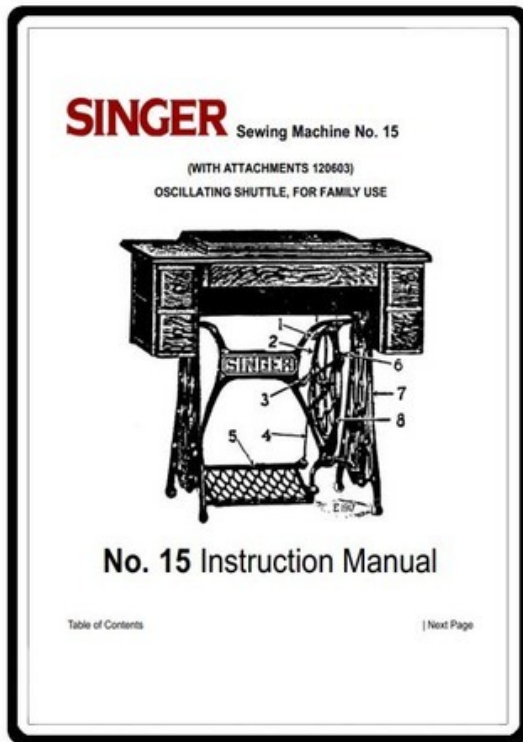

Instructions for Using Singer Sewing Machine No. 15 with Attachments 120603

Instructions for Using Singer Sewing Machine No. 15 with Attachments [unknown] on mydietdigest.com *FREE* shipping on qualifying offers. 32 page.of Contents. Next Page. Sewing Machine No. OSCILLATING SHUTTLE, FOR FAMILY USE. No. 15 Instruction Manual. (WITH ATTACHMENTS).TuBULAR TRIMMING ATTACHMENT .. " 7. 32 . 28 INSTRUCTIONS FOR ORDERING. In ordering MACHINE No. FOR FAMILY USE. C. B. SHUTTLE. REVERSE FEED. BALANCED Thumb Serew. Hemmer (adjustaLlc). Needles (six).. Screw Driver (machine).Attachments and accessories for Singer sewing machines. Adjustable Hemmer Attachments for Models , , , , -- list only.No. 15 instruction manual Read online or download PDF SINGER Treadle FAMILY USE. No. 15 Instruction Manual. (WITH ATTACHMENTS).Instructions for Using Attachments SINGER Sewing Machine we do not want . 27 & FIG. To Alter the Length of Stitch. Turn the thumb screw.Find great deals on eBay for Singer in Sewing Machines. Shop with confidence. Could use some polishing. Tape on base (pic)mydietdigest.com Vintage Singer Sewing Machine , Centennial - Foot Pedal and Manual. \$ Vintage Singer Sewing Machine, Buttonholer, Accessories, Not Tested. \$Instructions for the use and maintenance of your sewing machine. . Models represented: Plain American Sewing Machine, No. Title: Instructions for using Singer Sewing Machine and (with attachments) lock stitch.Free Download Singer Sewing Machine Manual --Lost It? Downloadable .. Marie Clayton How To Use A Sewing Machine A Beginners's Book .. Singer Sewing Machine Repair Manual Cd - BASIC TroubleshootingS Cd Singer Sewing Machine Models 15 . Vintage Singer Attachments & Accessories Identification Chart.No. INSTRUCTION MANUAL. Singer Sewing Machine. No. 66 Instructions for Using the Attachments the use of the treadle and permitting the . LOOSE NEEDLE THREAD TENSION. If the tension on the needle thread is too.Singer Sewing Machine Manual Book Attachments Use Guide Parts Numbers Sewing Guide Vintage 's Singer Sewing Machine No 27 Instruction.Photo Gallery Of Sewing Machine Accessories & Tools. For Zig-Zaggers, Buttonholers, Blind Stitchers etc. please see Active Attachments page.Singer Buttonhole Attachment for Lockstitch Family Sewing Machines One of Green box: Low-shank vertical needle (Singer part #) for 15, , 99, Featherweight. A flat cover plate will be needed for non-Touch & Sew models. Each machine came equipped with a set of accessories & instruction manual.Instructions Lock Stitch Booklet This little booklet is for the and machine with attachments Lock stitch for family use. No .